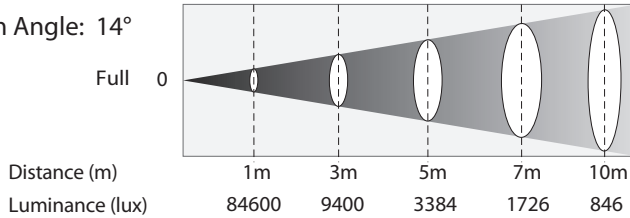

pharos

LEDNIT130

SPECIFICATIONS

Light Source:	1 x 100W white LED
Output (14°):	9400 lux @ 3 meters
Output (30°):	2430 lux @ 3 meters
Control:	DMX
Strobe:	0 - 30 Hz
Mains:	100V-240V, 50/60 Hz
Power connections:	IEC In/Out
Housing:	Diecast aluminium
IP rating:	IP20
Operating temperature:	0°C to 40°C
Dimensions:	611 x 183 x 430 mm

Beam Angle:	14° ~ 30°
Focus:	Manual
Dimming:	4 dimming curve modes
DMX Channels:	1 / 3
Display:	Digital menu
Consumption:	105W
Data connections:	3-pin XLR In/Out for DMX
Finish:	Matte black
Cooling:	Auto-sensing noiseless fan
Max. Housing:	54°C
Weight:	5.9 KG

PHOTOMETRICS

Beam Angle: 14°