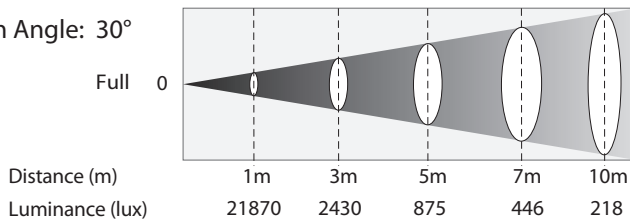

Beam Angle: 30°